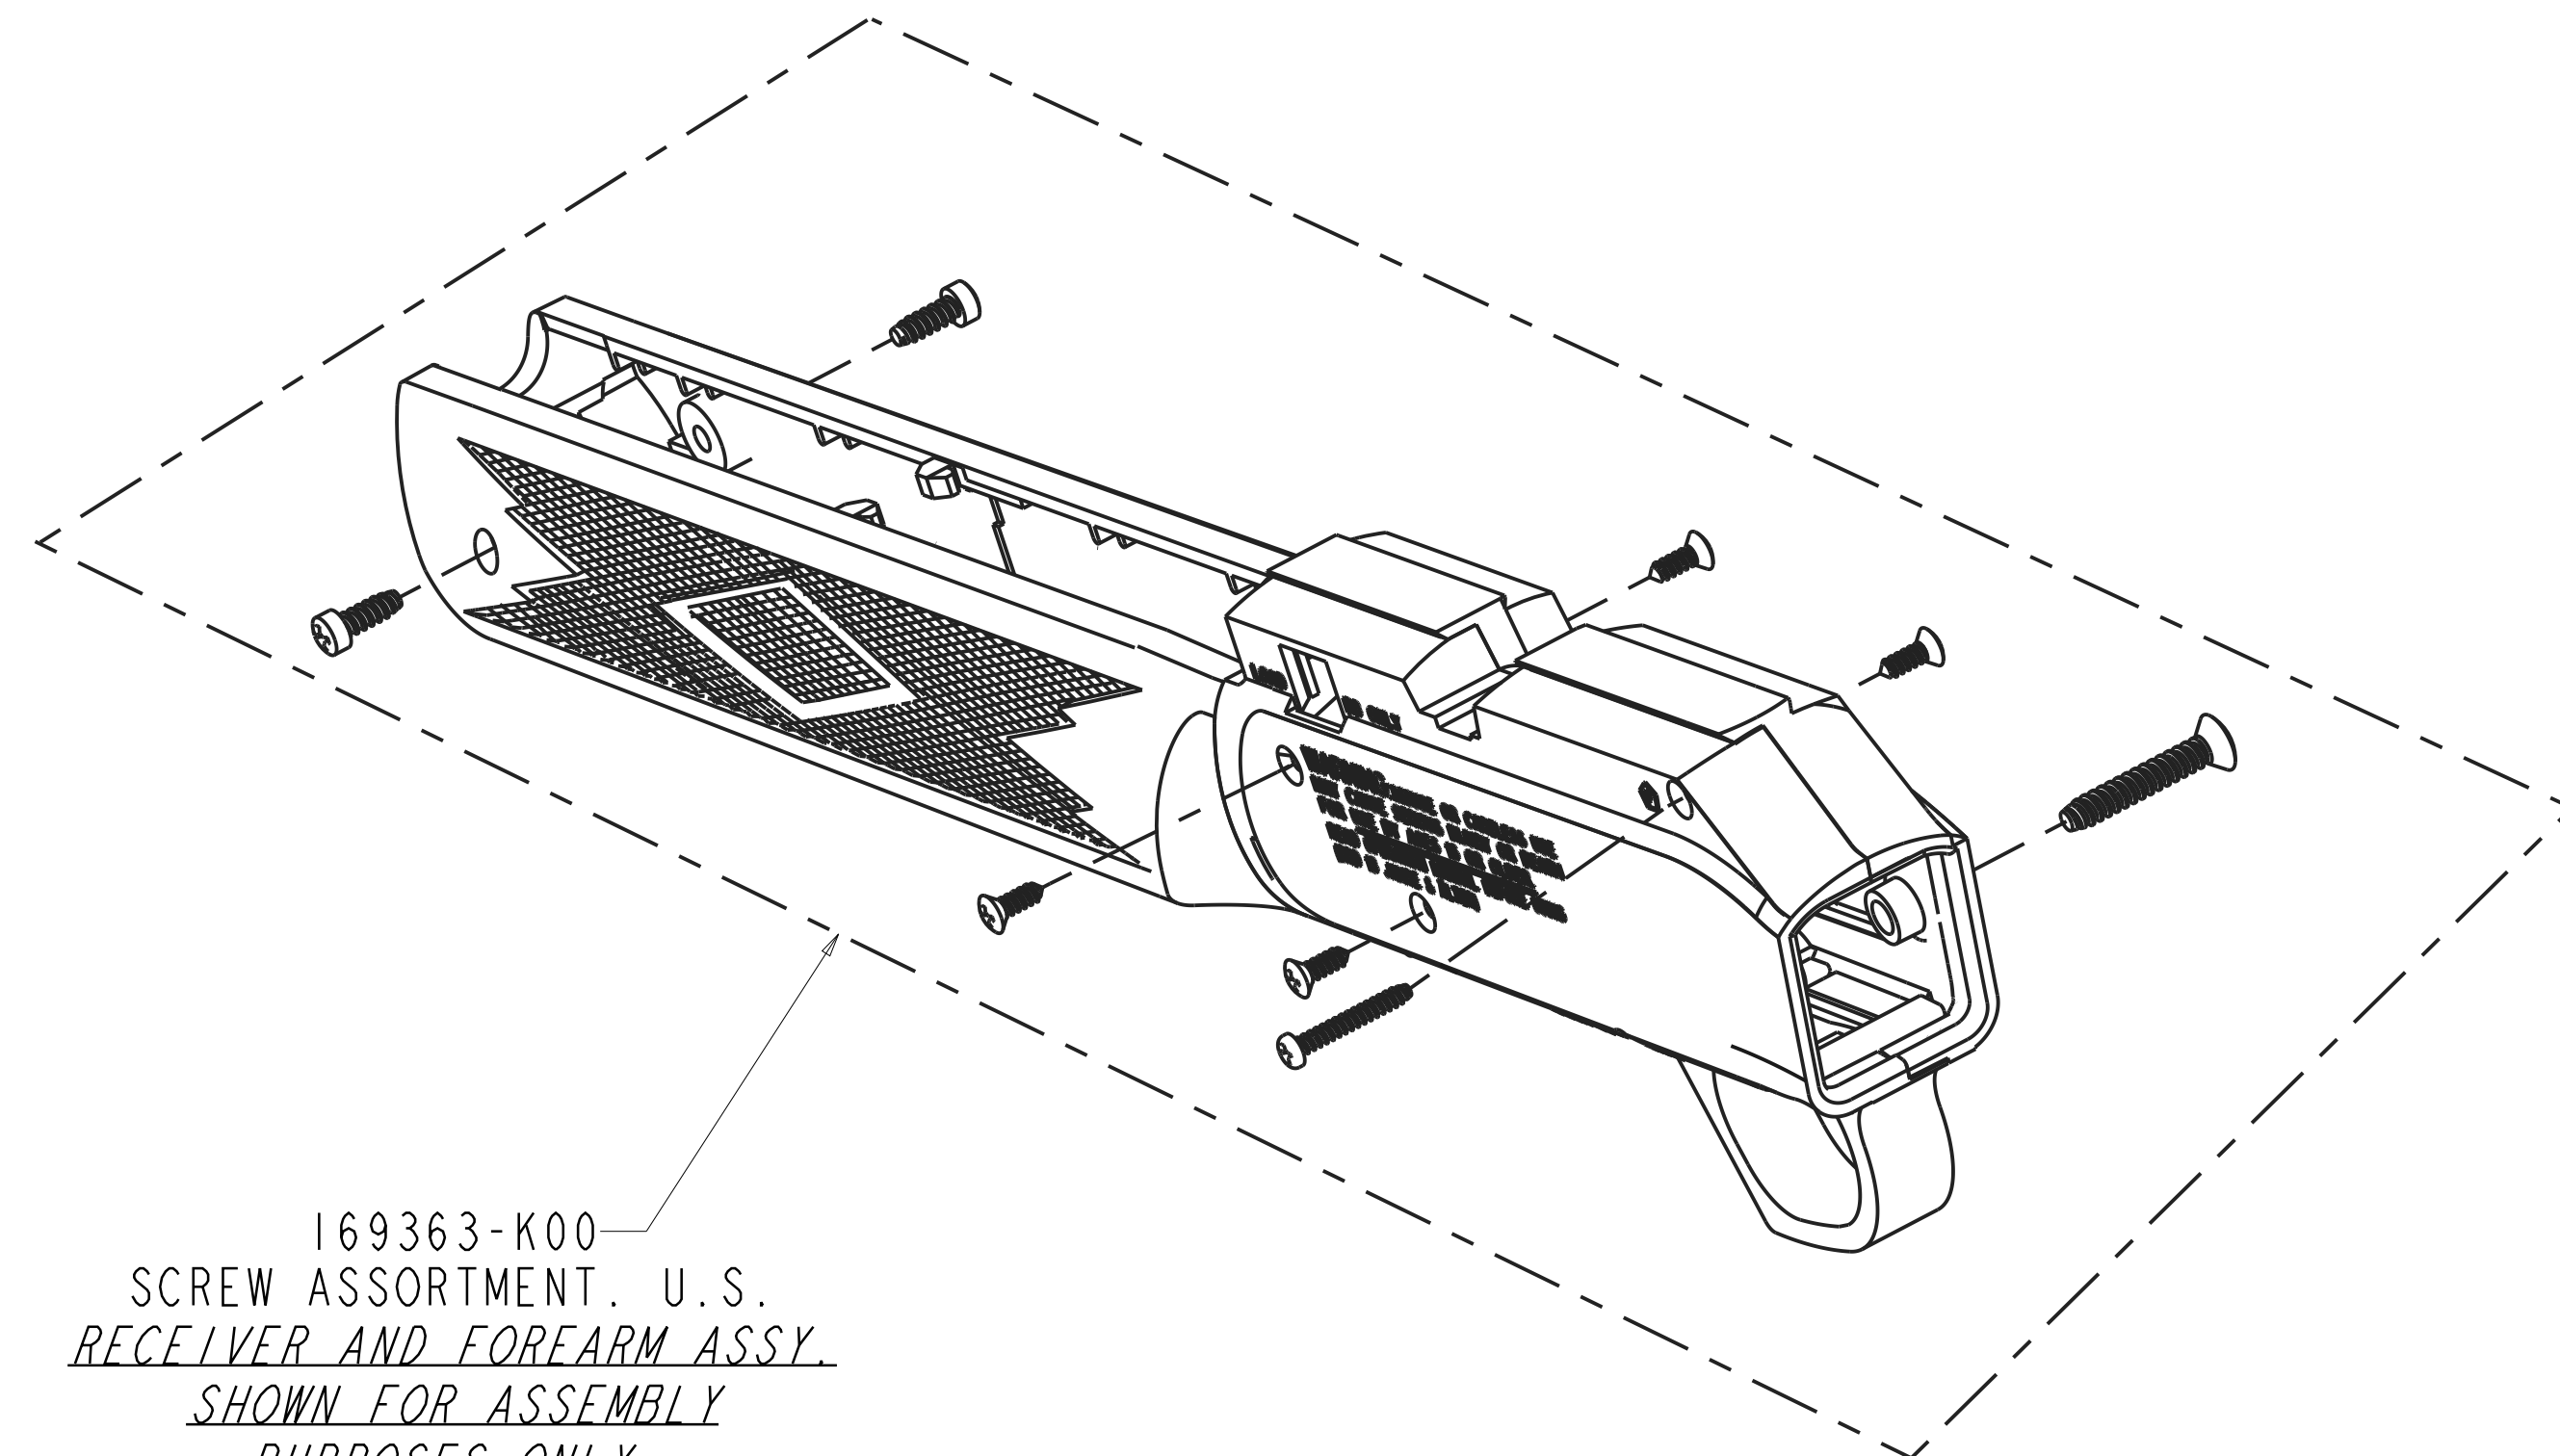

Daisy®

FIRST IN AIRGUNS.

POWERLINE MODEL 880

Daisy®

FIRST IN AIRGUNS.

POWERLINE MODEL 880

153005-000
SCREW ASSORTMENT CHINA

153004-000 CHINA
169838-K00 U.S.
SAFETY KIT

169762-K00
BOLT/HANDLE ASSY.

169367-K00
SIGHT GROUP

169363-K00
SCREW ASSORTMENT, U.S.
RECEIVER AND FOREARM ASSY.
SHOWN FOR ASSEMBLY
PURPOSES ONLY.

169437-000
VALVE BODY/TRIGGER/BBL
ASSEMBLY

169171-000
PUMP LEVER ASSEMBLY

169366-000
PUMP HEAD ASSEMBLY

169909-000
O-RING SEAL
KIT

169910-000
ABUTMENT SEAL KIT

153006-000 BLACK
153009-000 BROWN
FOREARM SET

153008-000
LEFT/RIGHT RECEIVER
WITH SAFETY.

169352-K00
TRIGGER ASSEMBLY

169439-000
VALVE ASSY.