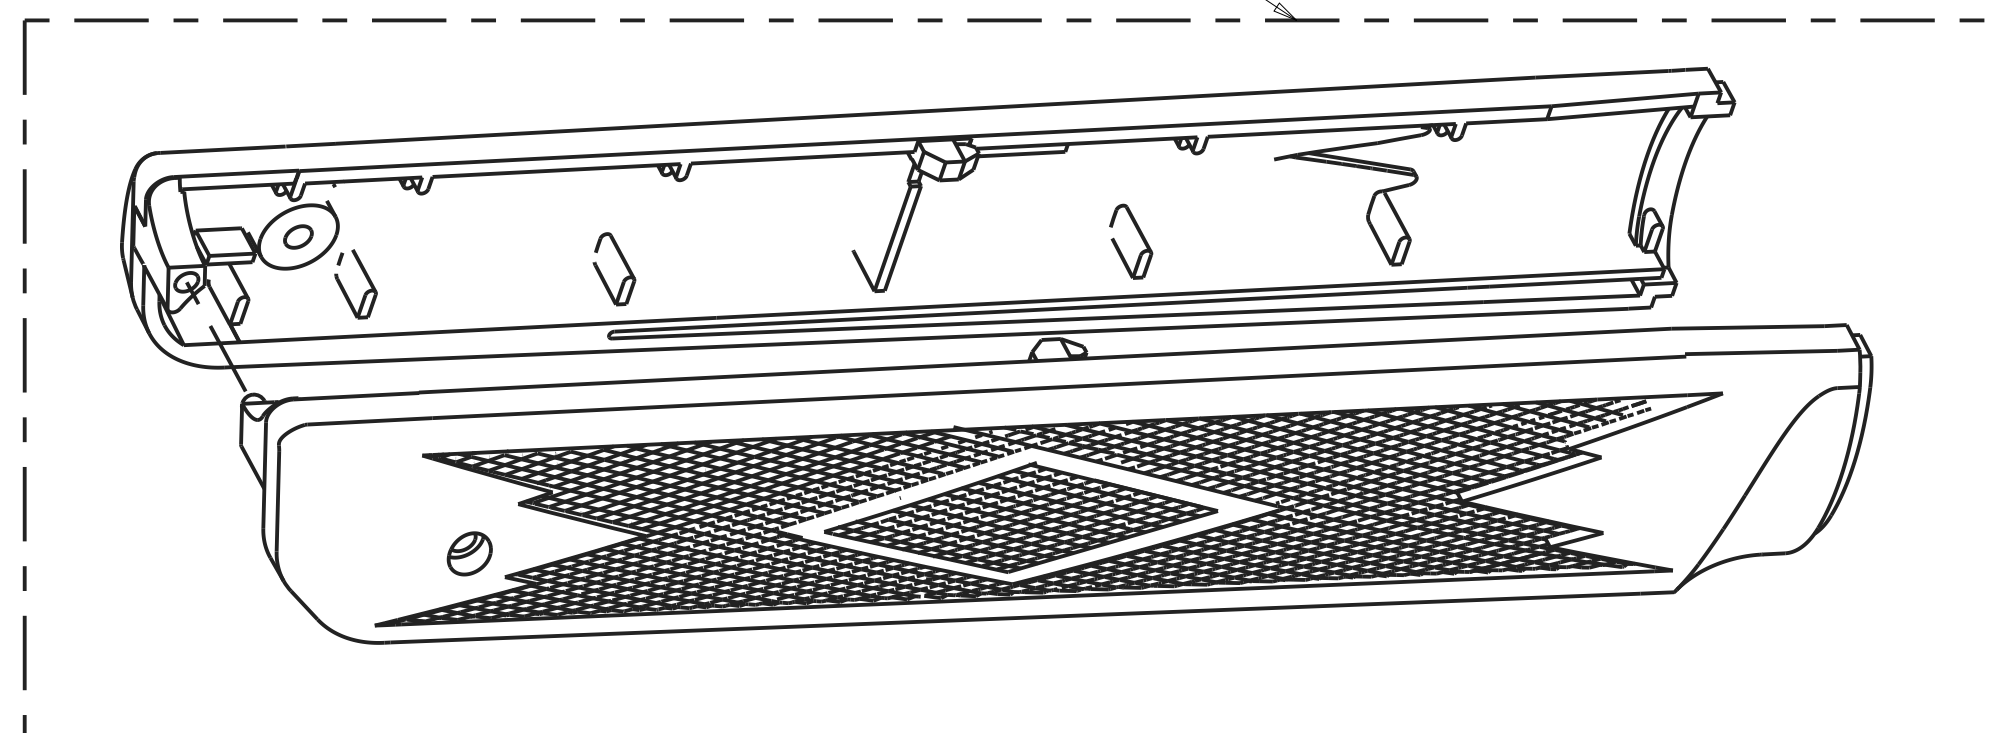

169366-000
PUMP HEAD ASSEMBLY

169909-000
O-RING SEAL
KIT

169910-000
ABUTMENT SEAL KIT

153006-000 BLACK
153009-000 BROWN
FOREARM SET

153008-000
LEFT/RIGHT RECEIVER
WITH SAFETY.

169352-K00
TRIGGER ASSEMBLY

169439-000
VALVE ASSY.