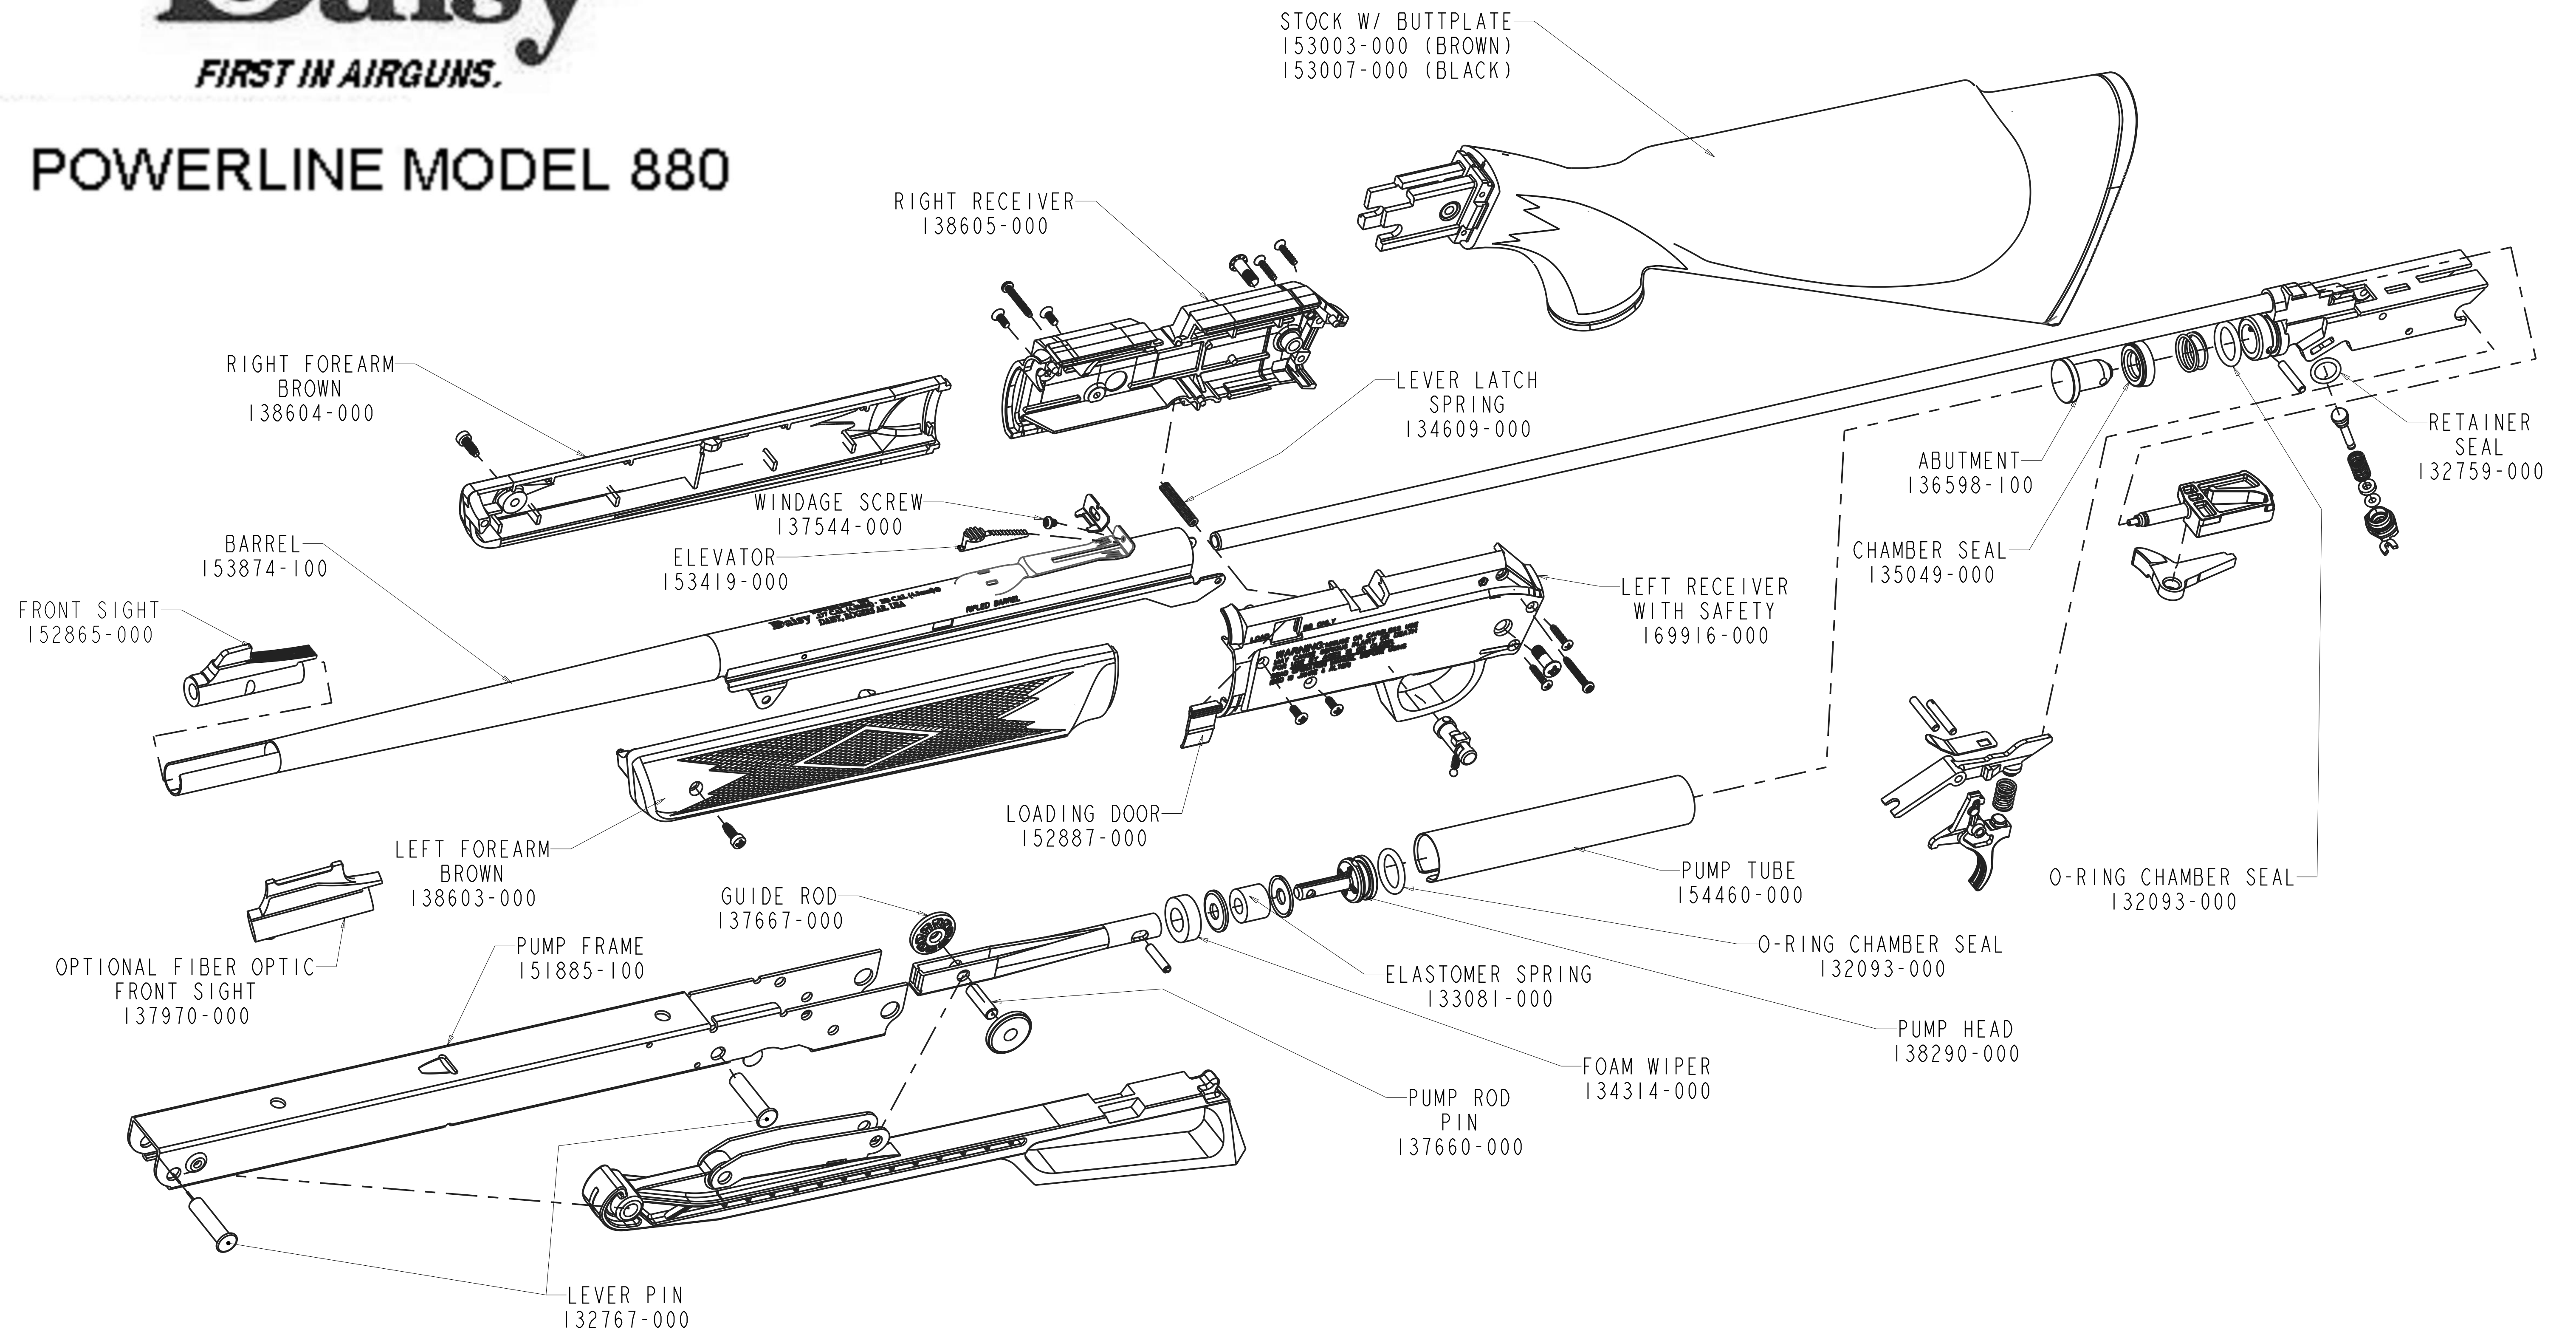

Daisy®

FIRST IN AIRGUNS.

POWERLINE MODEL 880

Daisy®

FIRST IN AIRGUNS.

POWERLINE MODEL 880

153005-000
SCREW ASSORTMENT CHINA

153004-000 CHINA
169838-K00 U.S.
SAFETY KIT

169762-K00
BOLT/HANDLE ASSY.

169367-K00
SIGHT GROUP

169363-K00
SCREW ASSORTMENT, U.S.
RECEIVER AND FOREARM ASSY.
SHOWN FOR ASSEMBLY
PURPOSES ONLY.

169437-000
VALVE BODY/TRIGGER/BBL
ASSEMBLY

169171-000
PUMP LEVER ASSEMBLY

169366-000
PUMP HEAD ASSEMBLY

169909-000
O-RING SEAL
KIT

169910-000
ABUTMENT SEAL KIT

153006-000 BLACK
153009-000 BROWN
FOREARM SET

153008-000
LEFT/RIGHT RECEIVER
WITH SAFETY.

169352-K00
TRIGGER ASSEMBLY

169439-000
VALVE ASSY.