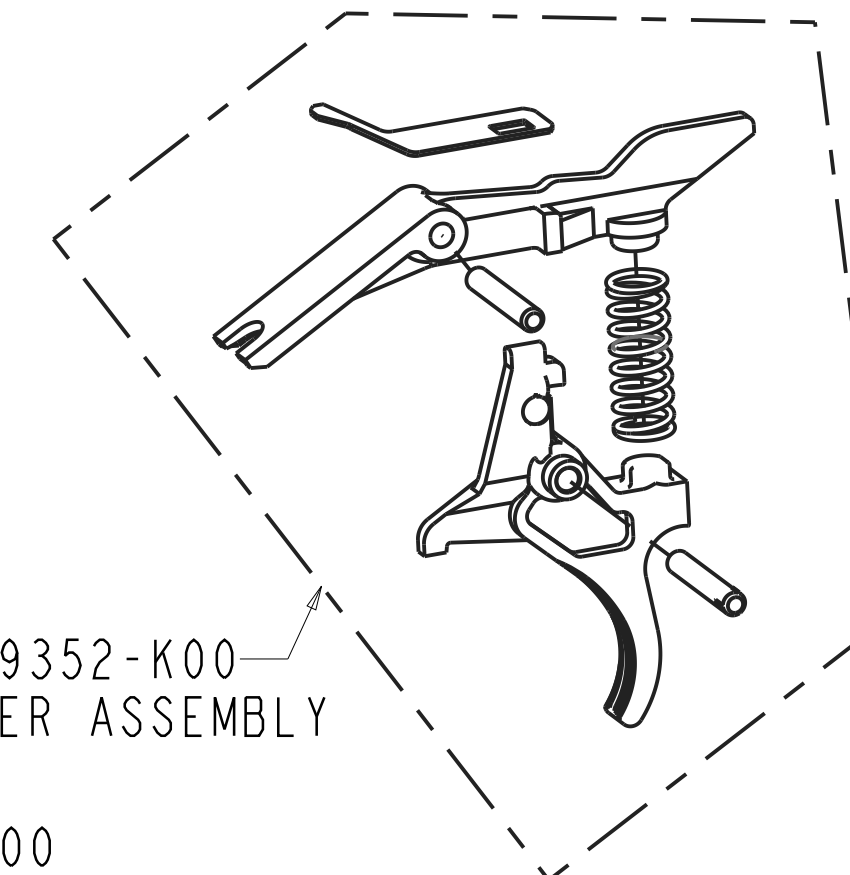

Daisy®

FIRST IN AIRGUNS.

POWERLINE MODEL 880

Daisy®

FIRST IN AIRGUNS.

POWERLINE MODEL 880

153005-000
SCREW ASSORTMENT CHINA

153004-000 CHINA
169838-K00 U.S.
SAFETY KIT

169762-K00
BOLT/HANDLE ASSY.

169367-K00
SIGHT GROUP

169363-K00
SCREW ASSORTMENT, U.S.
RECEIVER AND FOREARM ASSY.
SHOWN FOR ASSEMBLY
PURPOSES ONLY.

169437-000
VALVE BODY/TRIGGER/BBL
ASSEMBLY

169171-000
PUMP LEVER ASSEMBLY

169366-000
PUMP HEAD ASSEMBLY

169909-000
O-RING SEAL
KIT

169910-000
ABUTMENT SEAL KIT

153006-000 BLACK
153009-000 BROWN
FOREARM SET

153008-000
LEFT/RIGHT RECEIVER
WITH SAFETY.

169352-K00
TRIGGER ASSEMBLY

169439-000
VALVE ASSY.