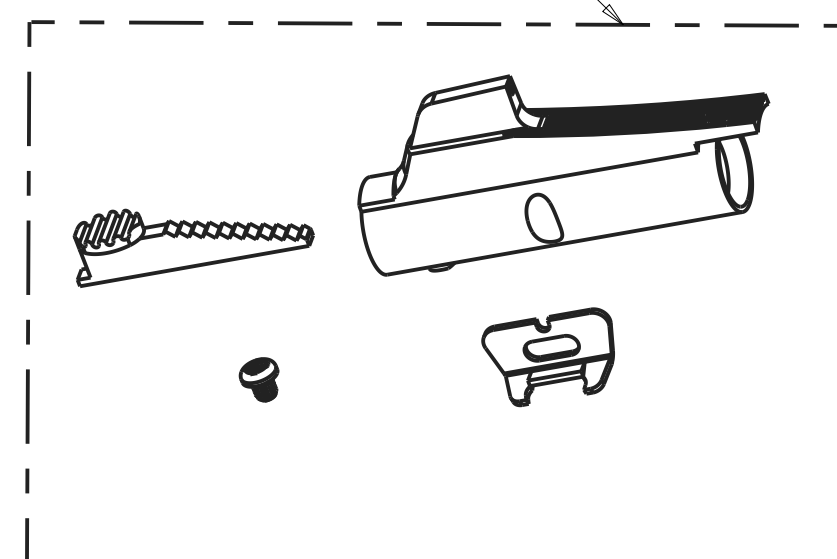

Daisy®

FIRST IN AIRGUNS.

POWERLINE MODEL 880

Daisy®

FIRST IN AIRGUNS.

POWERLINE MODEL 880

153005-000
SCREW ASSORTMENT CHINA

153004-000 CHINA
169838-K00 U.S.
SAFETY KIT

169762-K00
BOLT/HANDLE ASSY.

169367-K00
SIGHT GROUP

169363-K00
SCREW ASSORTMENT, U.S.
RECEIVER AND FOREARM ASSY.
SHOWN FOR ASSEMBLY
PURPOSES ONLY.

169437-000
VALVE BODY/TRIGGER/BBL
ASSEMBLY

169171-000
PUMP LEVER ASSEMBLY

169366-000
PUMP HEAD ASSEMBLY

169909-000
O-RING SEAL
KIT

169910-000
ABUTMENT SEAL KIT

153006-000 BLACK
153009-000 BROWN
FOREARM SET

153008-000
LEFT/RIGHT RECEIVER
WITH SAFETY.

169352-K00
TRIGGER ASSEMBLY

169439-000
VALVE ASSY.