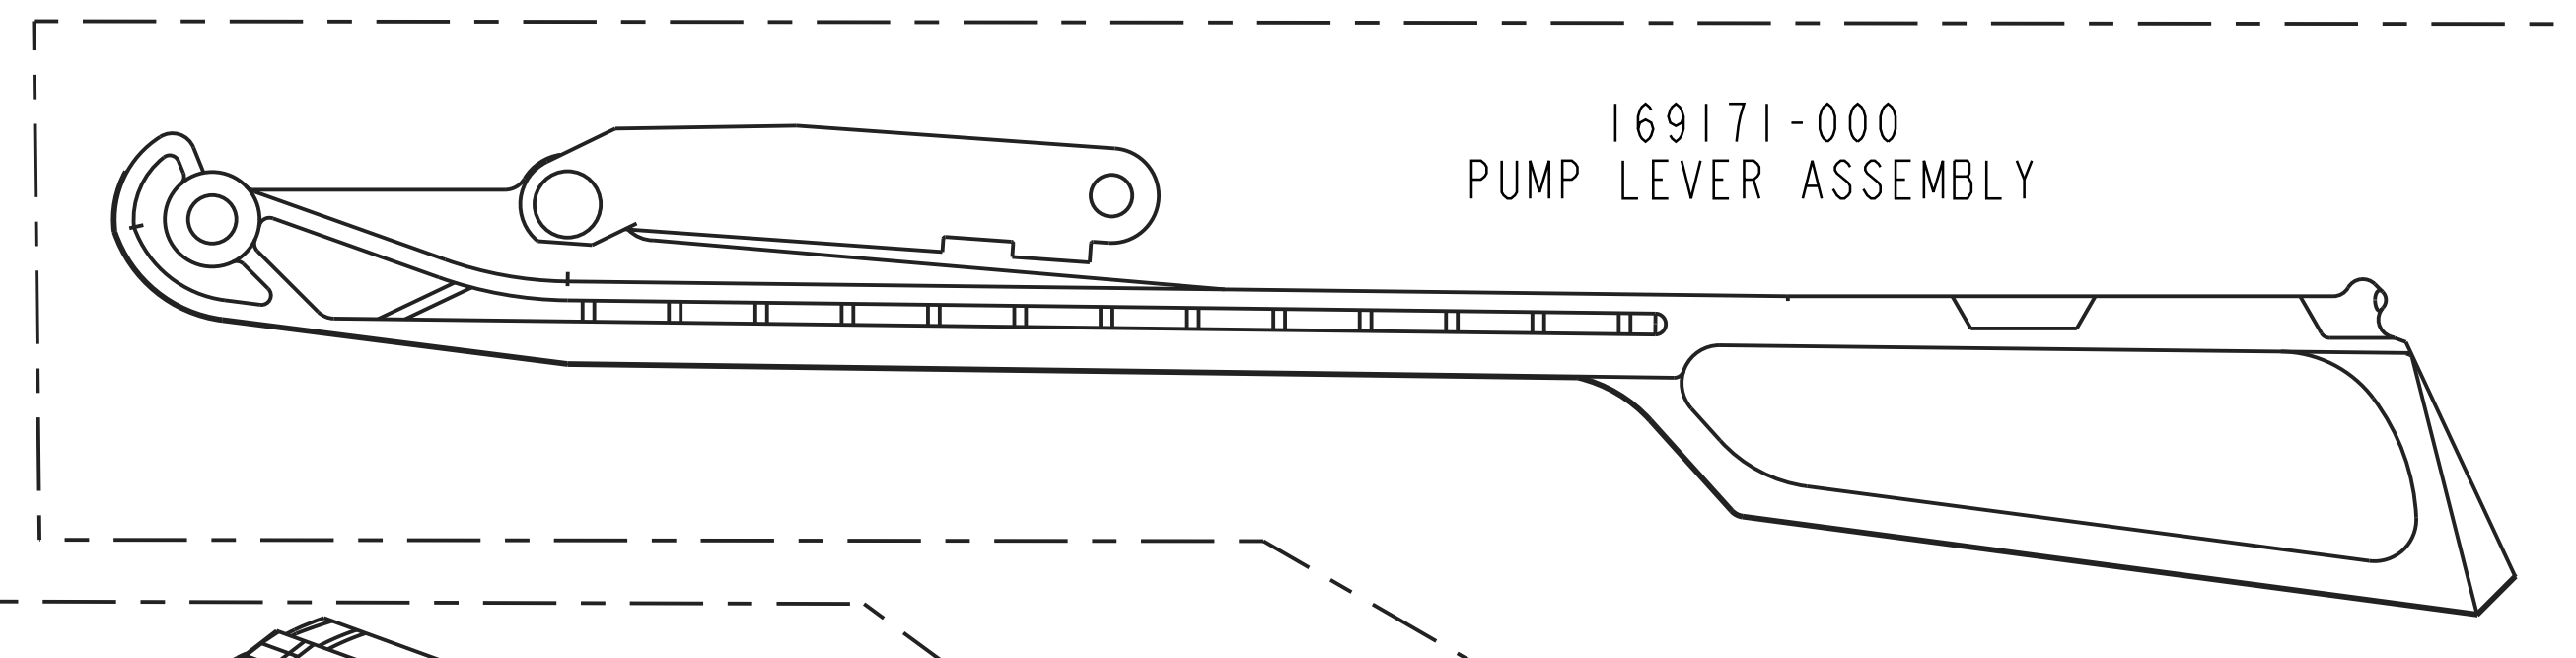

169762-K00
BOLT/HANDLE ASSY.

169367-K00
SIGHT GROUP

169363-K00
SCREW ASSORTMENT, U.S.
RECEIVER AND FOREARM ASSY.
SHOWN FOR ASSEMBLY
PURPOSES ONLY.

169437-000
VALVE BODY/TRIGGER/BBL
ASSEMBLY

169171-000
PUMP LEVER ASSEMBLY