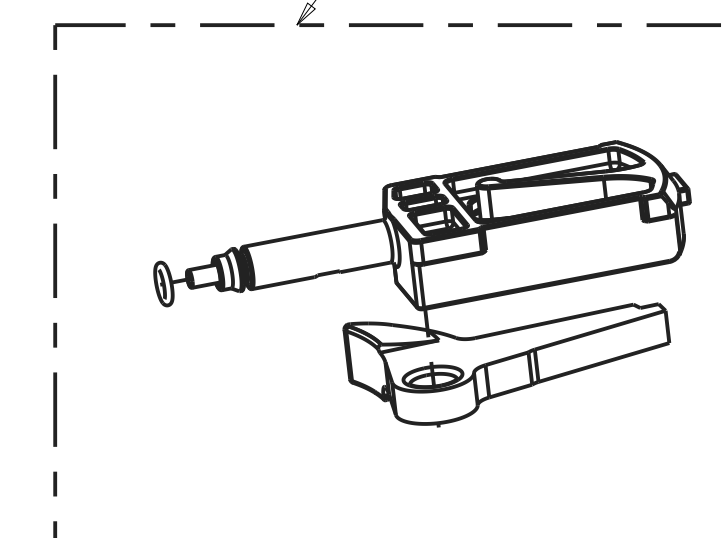

Daisy®

FIRST IN AIRGUNS.

POWERLINE MODEL 880

Daisy®

FIRST IN AIRGUNS.

POWERLINE MODEL 880

153005-000
SCREW ASSORTMENT CHINA

153004-000 CHINA
169838-K00 U.S.
SAFETY KIT

169762-K00
BOLT/HANDLE ASSY.

169367-K00
SIGHT GROUP

169363-K00
SCREW ASSORTMENT, U.S.
RECEIVER AND FOREARM ASSY.
SHOWN FOR ASSEMBLY
PURPOSES ONLY.

169437-000
VALVE BODY/TRIGGER/BBL
ASSEMBLY

169171-000
PUMP LEVER ASSEMBLY

169366-000
PUMP HEAD ASSEMBLY

169909-000
O-RING SEAL
KIT

169910-000
ABUTMENT SEAL KIT

153006-000 BLACK
153009-000 BROWN
FOREARM SET

153008-000
LEFT/RIGHT RECEIVER
WITH SAFETY.

169352-K00
TRIGGER ASSEMBLY

169439-000
VALVE ASSY.