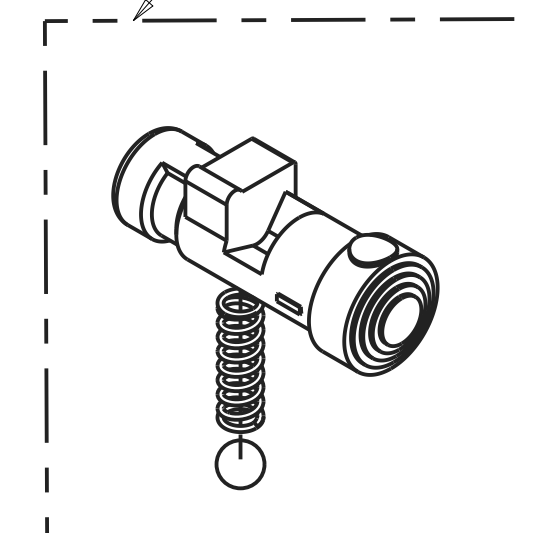

Daisy®

FIRST IN AIRGUNS.

POWERLINE MODEL 880

Daisy®

FIRST IN AIRGUNS.

POWERLINE MODEL 880

153005-000
SCREW ASSORTMENT CHINA

153004-000 CHINA
169838-K00 U.S.
SAFETY KIT

169762-K00
BOLT/HANDLE ASSY.

169367-K00
SIGHT GROUP

169363-K00
SCREW ASSORTMENT, U.S.
RECEIVER AND FOREARM ASSY.
SHOWN FOR ASSEMBLY
PURPOSES ONLY.

169437-000
VALVE BODY/TRIGGER/BBL
ASSEMBLY

169171-000
PUMP LEVER ASSEMBLY

169366-000
PUMP HEAD ASSEMBLY

169909-000
O-RING SEAL
KIT

169910-000
ABUTMENT SEAL KIT

153006-000 BLACK
153009-000 BROWN
FOREARM SET

153008-000
LEFT/RIGHT RECEIVER
WITH SAFETY.

169352-K00
TRIGGER ASSEMBLY

169439-000
VALVE ASSY.