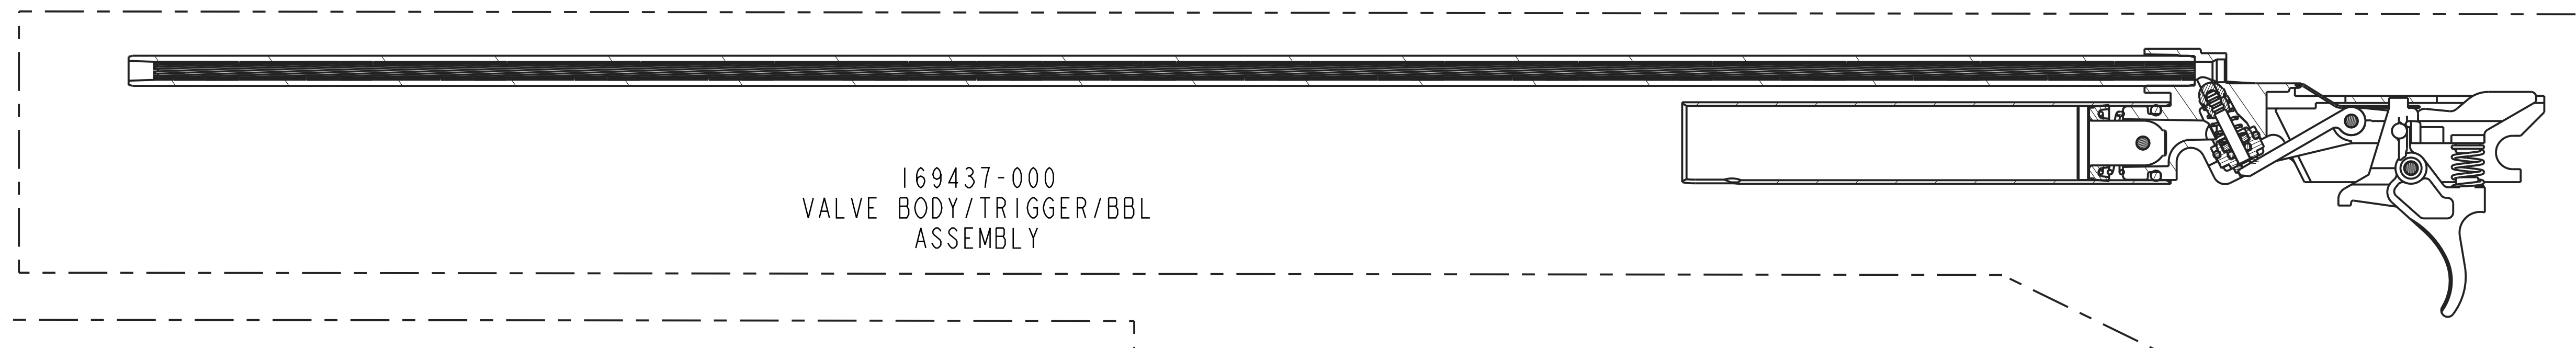

Daisy®

FIRST IN AIRGUNS.

POWERLINE MODEL 880

Daisy®

FIRST IN AIRGUNS.

POWERLINE MODEL 880

153005-000
SCREW ASSORTMENT CHINA

153004-000 CHINA
169838-K00 U.S.
SAFETY KIT

169762-K00
BOLT/HANDLE ASSY.

169367-K00
SIGHT GROUP

169363-K00
SCREW ASSORTMENT, U.S.
RECEIVER AND FOREARM ASSY.
SHOWN FOR ASSEMBLY
PURPOSES ONLY.

169437-000
VALVE BODY/TRIGGER/BBL
ASSEMBLY

169171-000
PUMP LEVER ASSEMBLY

169366-000
PUMP HEAD ASSEMBLY

169909-000
O-RING SEAL
KIT

169910-000
ABUTMENT SEAL KIT

153006-000 BLACK
153009-000 BROWN
FOREARM SET

153008-000
LEFT/RIGHT RECEIVER
WITH SAFETY.

169352-K00
TRIGGER ASSEMBLY

169439-000
VALVE ASSY.