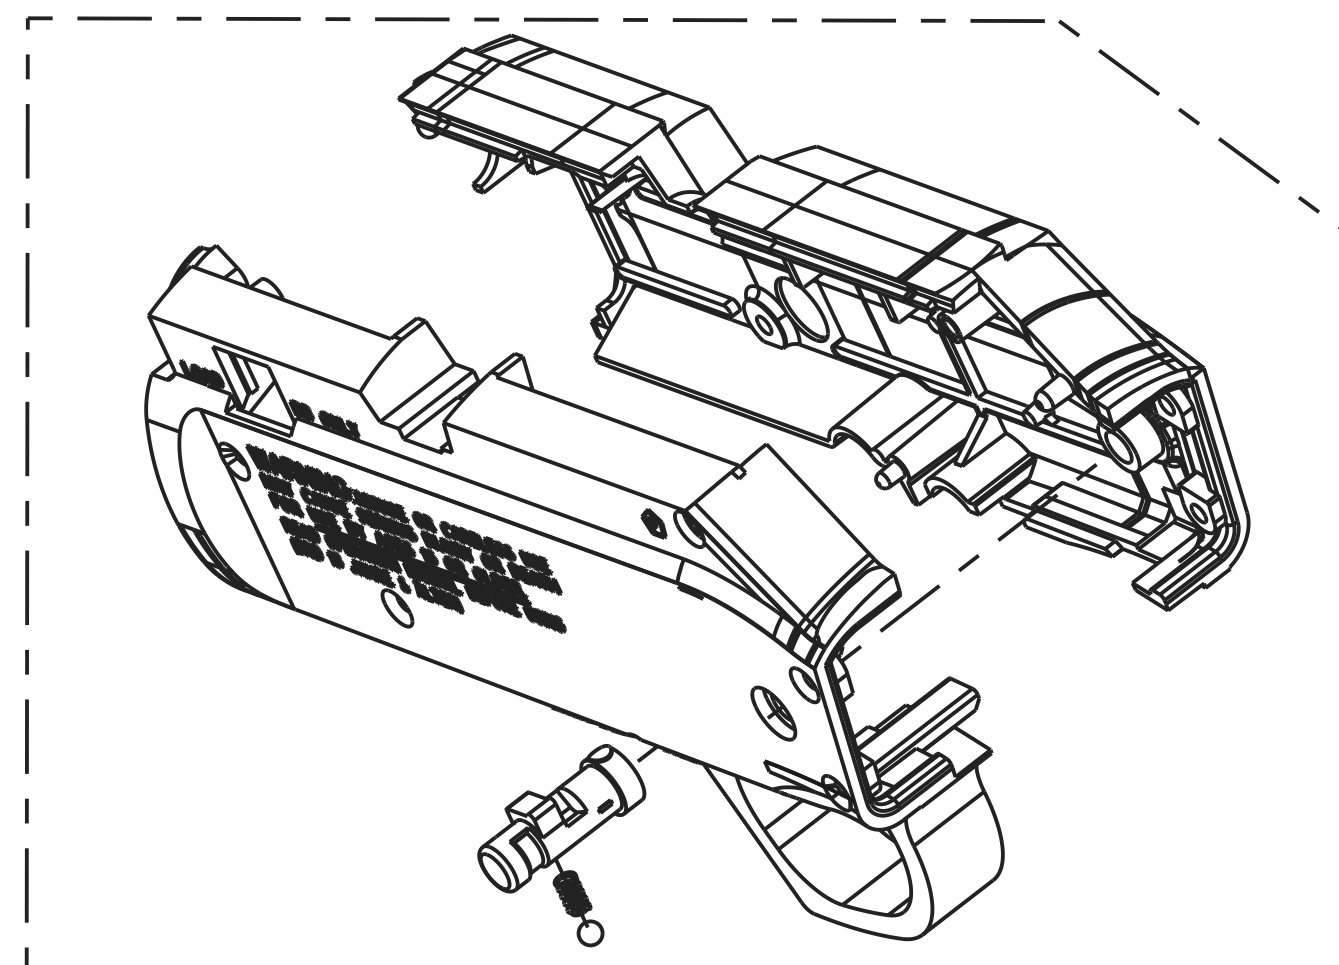

169366-000
PUMP HEAD ASSEMBLY

169909-000
O-RING SEAL
KIT

169910-000
ABUTMENT SEAL KIT

153006-000 BLACK
153009-000 BROWN
FOREARM SET

153008-000
LEFT/RIGHT RECEIVER
WITH SAFETY.

169352-K00
TRIGGER ASSEMBLY

169439-000
VALVE ASSY.