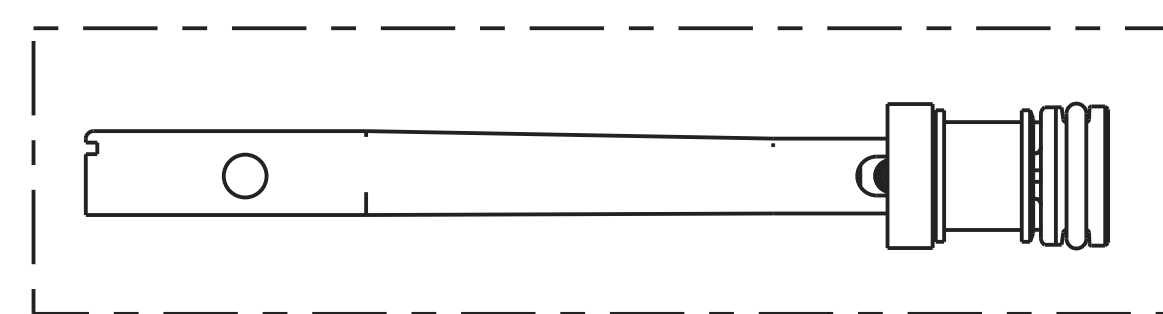

169762-K00
BOLT/HANDLE ASSY.

169367-K00
SIGHT GROUP

169363-K00
SCREW ASSORTMENT, U.S.
RECEIVER AND FOREARM ASSY.
SHOWN FOR ASSEMBLY
PURPOSES ONLY.

169437-000
VALVE BODY/TRIGGER/BBL
ASSEMBLY

169171-000
PUMP LEVER ASSEMBLY

169366-000
PUMP HEAD ASSEMBLY

169909-000
O-RING SEAL
KIT

169910-000
ABUTMENT SEAL KIT

153006-000 BLACK
153009-000 BROWN
FOREARM SET

153008-000
LEFT/RIGHT RECEIVER
WITH SAFETY.

169352-K00
TRIGGER ASSEMBLY

169439-000
VALVE ASSY.